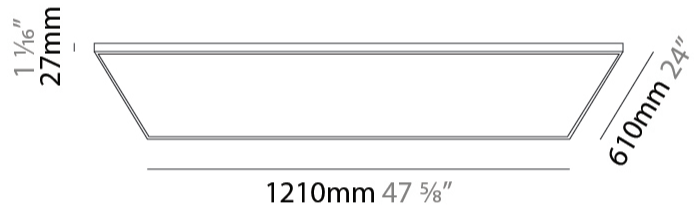

ELEGANT SURFACE

A52049- -

base number
Color   Finish
Temperature   Options

1. To build a product code in our configurator select the specify button on the base model # product page
2. To build a manual product code on this datasheet choose from the options listed below in blue font and add the suffix to the base model #

GENERAL

Series: Elegant
Brand: Ivela
Division: Architectural
Mounting Type: Surface
Mounting Location: Wall / Ceiling
Subcategory: Panels

PHYSICAL

Shape: Square
Length (mm): 1210
Length (in): 47 ⁵/₈
Width (mm): 610
Width (in): 1 ¹/₁₆
Height (mm): 27
Height (in): 1 ¹/₁₆
Light Distribution: Direct
Diffuser: PMMA - Opal
[Fixture Finish: WHI / BLK / GLD](#)
Fixture Material: Aluminum

ELECTRICAL

Lamp Type: LED
Input Wattage (W): 48
Dimming: Tri-Mode (Non-Dimming and Phase Dimming (120Vac only) and 0-10V Dimming)
Driver Included: No
Driver Location: Remote
Driver Type: Constant Voltage - Universal
Driver Class: Class 2
Input Voltage (V): 120 - 277
Output Voltage (V): 24

LED

[Color Temperature (°K): 2700 / 3000 / 4000](#)
Max. Delivered Lumen (lm): 3456 / 3600 / 3816
Nominal Lumen (lm): 5760 / 6000 / 6360
CRI: >93 CRI
Lamp Life (hrs): 50000

OPTICAL

RATINGS AND CERTIFICATIONS

Certified By: CSA Certified to UL and CSA Standards
IP rating: IP20

PROJECT	_____
TYPE	_____
SPECIFIER	_____
QUANTITY	_____
DATE	_____