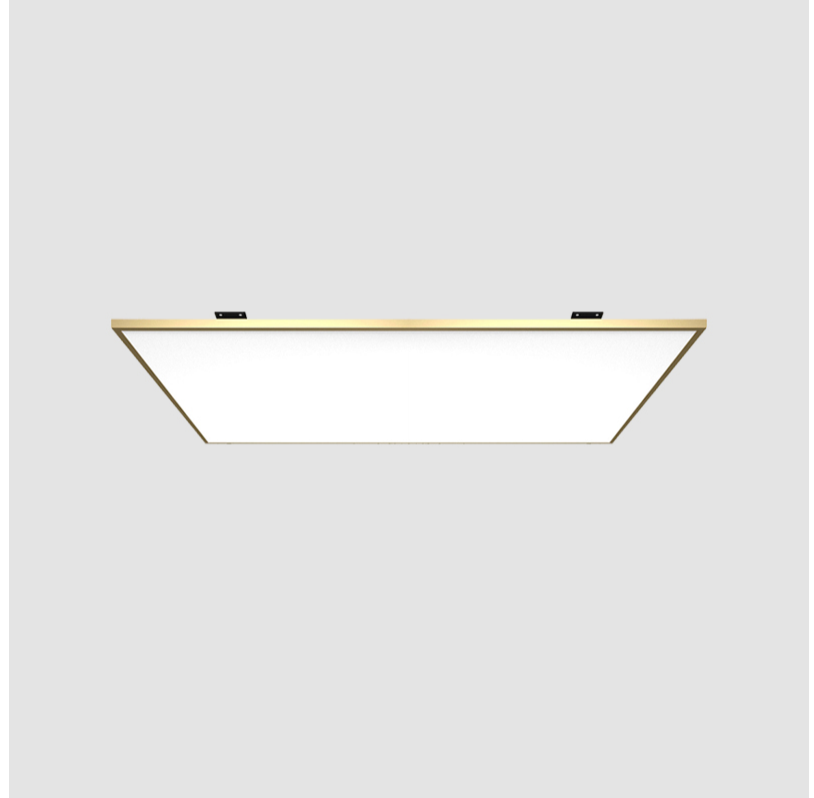

ELEGANT RECESSED

A56188- -

base number   Color   Finish
Temperature   Options

PROJECT
TYPE
SPECIFIER
QUANTITY
DATE

1. To build a product code in our configurator select the specify button on the base model # product page
2. To build a manual product code on this datasheet choose from the options listed below in blue font and add the suffix to the base model #

GENERAL

Series: Elegant
Brand: Ivela
Division: Architectural
Mounting Type: Recessed
Mounting Location: Ceiling
Subcategory: Panels

PHYSICAL

Shape: Square
Length (mm): 610
Length (in): 24
Width (mm): 610
Width (in): 24
Height (mm): 27
Height (in): 1 1/16
Light Distribution: Direct
Diffuser: PMMA - Opal
Fixture Finish: WHI / BLK / GLD
Fixture Material: Aluminum

ELECTRICAL

Lamp Type: LED
Input Wattage (W): 48
Dimming: Tri-Mode (Non-Dimming and Phase Dimming (120Vac only) and 0-10V Dimming)
Driver Included: No
Driver Location: Remote
Driver Type: Constant Voltage - Universal
Driver Class: Class 2
Input Voltage (V): 120 - 277
Output Voltage (V): 24

LED

Color Temperature (°K): 2700 / 3000 / 4000
Max. Delivered Lumen (lm): 3456 / 3600 / 3816
Nominal Lumen (lm): 5760 / 6000 / 6360
CRI: >93 CRI
Lamp Life (hrs): 50000

OPTICAL

RATINGS AND CERTIFICATIONS

Certified By: CSA Certified to UL and CSA Standards
IP rating: IP20