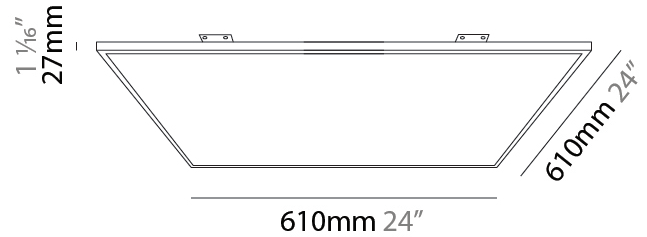

ELEGANT RECESSED

A56188- -

base number   Color   Finish
Temperature   Options

PROJECT
TYPE
SPECIFIER
QUANTITY
DATE

1. To build a product code in our configurator select the specify button on the base model # product page
2. To build a manual product code on this datasheet choose from the options listed below in blue font and add the suffix to the base model #

GENERAL

Series: Elegant
Brand: Ivela
Division: Architectural
Mounting Type: Recessed
Mounting Location: Ceiling
Subcategory: Panels

PHYSICAL

Shape: Square
Length (mm): 610
Length (in): 24
Width (mm): 610
Width (in): 24
Height (mm): 27
Height (in): 1 1/16
Light Distribution: Direct
Diffuser: PMMA - Opal
Fixture Finish: WHI / BLK / GLD
Fixture Material: Aluminum

ELECTRICAL

Lamp Type: LED
Input Wattage (W): 48
Dimming: Tri-Mode (Non-Dimming and Phase Dimming (120Vac only) and 0-10V Dimming)
Driver Included: No
Driver Location: Remote
Driver Type: Constant Voltage - Universal
Driver Class: Class 2
Input Voltage (V): 120 - 277
Output Voltage (V): 24

LED

Color Temperature (°K): 2700 / 3000 / 4000
Max. Delivered Lumen (lm): 3456 / 3600 / 3816
Nominal Lumen (lm): 5760 / 6000 / 6360
CRI: >93 CRI
Lamp Life (hrs): 50000

OPTICAL

RATINGS AND CERTIFICATIONS

Certified By: CSA Certified to UL and CSA Standards
IP rating: IP20