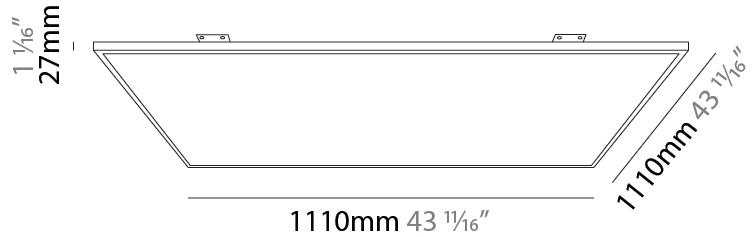

ELEGANT RECESSED

A56190-

base number
Color   Finish
Temperature   Options

1. To build a product code in our configurator select the specify button on the base model # product page
2. To build a manual product code on this datasheet choose from the options listed below in blue font and add the suffix to the base model #

GENERAL

Series: Elegant
Brand: Ivela
Division: Architectural
Mounting Type: Recessed
Mounting Location: Ceiling
Subcategory: Panels

PHYSICAL

Shape: Square
Length (mm): 1110
Length (in): 43 ¹¹/₁₆
Width (mm): 1110
Width (in): 43 ¹¹/₁₆
Height (mm): 27
Height (in): 1 ¹/₁₆
Light Distribution: Direct
Diffuser: PMMA - Opal
Fixture Finish: WHI / BLK / GLD
Fixture Material: Aluminum

ELECTRICAL

Lamp Type: LED
Input Wattage (W): 80
Dimming: Tri-Mode (Non-Dimming and Phase Dimming (120Vac only) and 0-10V Dimming)
Driver Included: No
Driver Location: Remote
Driver Type: Constant Voltage - Universal
Driver Class: Class 2
Input Voltage (V): 120 - 277
Output Voltage (V): 24

LED

Color Temperature (°K): 2700 / 3000 / 4000
Max. Delivered Lumen (lm): 6336 / 6600 / 6996
Nominal Lumen (lm): 10560 / 11000 / 11660
CRI: >93 CRI
Lamp Life (hrs): 50000

OPTICAL

RATINGS AND CERTIFICATIONS

Certified By: CSA Certified to UL and CSA Standards
IP rating: IP20

PROJECT	_____
TYPE	_____
SPECIFIER	_____
QUANTITY	_____
DATE	_____