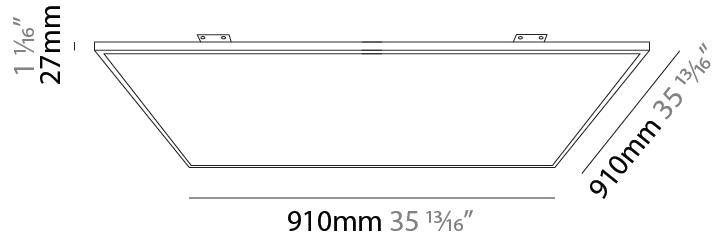

ELEGANT RECESSED

A56189- -

base number
Color   Finish
Temperature   Options

PROJECT _____
TYPE _____
SPECIFIER _____
QUANTITY _____
DATE _____

1. To build a product code in our configurator select the specify button on the base model # product page
2. To build a manual product code on this datasheet choose from the options listed below in blue font and add the suffix to the base model #

GENERAL

Series: Elegant
Brand: Ivela
Division: Architectural
Mounting Type: Recessed
Mounting Location: Ceiling
Subcategory: Panels

PHYSICAL

Shape: Square
Length (mm): 910
Length (in): 35 ¹³/₁₆
Width (mm): 910
Width (in): 35 ¹³/₁₆
Height (mm): 27
Height (in): 1 ¹/₁₆
Light Distribution: Direct
Diffuser: PMMA - Opal
Fixture Finish: WHI / BLK / GLD
Fixture Material: Aluminum

ELECTRICAL

Lamp Type: LED
Input Wattage (W): 72
Dimming: Tri-Mode (Non-Dimming and Phase Dimming (120Vac only) and 0-10V Dimming)
Driver Included: No
Driver Location: Remote
Driver Type: Constant Voltage - Universal
Driver Class: Class 2
Input Voltage (V): 120 - 277
Output Voltage (V): 24

LED

Color Temperature (°K): 2700 / 3000 / 4000
Max. Delivered Lumen (lm): 5184 / 5400 / 5724
Nominal Lumen (lm): 8640 / 9000 / 9540
CRI: >93 CRI
Lamp Life (hrs): 50000

OPTICAL

RATINGS AND CERTIFICATIONS

Certified By: CSA Certified to UL and CSA Standards
IP rating: IP20