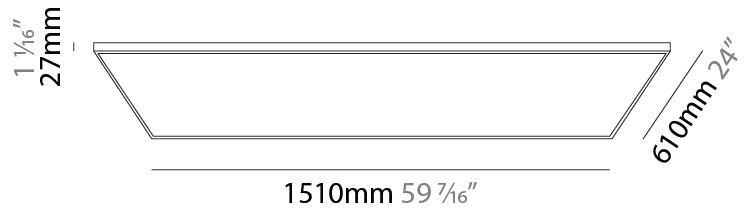

ELEGANT SURFACE

A52050- -

base number
Color   Finish
Temperature   Options

1. To build a product code in our configurator select the specify button on the base model # product page
2. To build a manual product code on this datasheet choose from the options listed below in blue font and add the suffix to the base model #

GENERAL

Series: Elegant
Brand: Ivela
Division: Architectural
Mounting Type: Surface
Mounting Location: Wall / Ceiling
Subcategory: Panels

PHYSICAL

Shape: Square
Length (mm): 1510
Length (in): 59 ⁷/₁₆
Width (mm): 910
Width (in): 35 ¹³/₁₆
Height (mm): 27
Height (in): 1 ¹/₁₆
Light Distribution: Direct
Diffuser: PMMA - Opal
Fixture Finish: WHI / BLK / GLD
Fixture Material: Aluminum

ELECTRICAL

Lamp Type: LED
Input Wattage (W): 60
Dimming: Tri-Mode (Non-Dimming and Phase Dimming (120Vac only) and 0-10V Dimming)
Driver Included: No
Driver Location: Remote
Driver Type: Constant Voltage - Universal
Driver Class: Class 2
Input Voltage (V): 120 - 277
Output Voltage (V): 24

LED

Color Temperature (°K): 2700 / 3000 / 4000
Max. Delivered Lumen (lm): 4320 / 4500 / 4770
Nominal Lumen (lm): 7200 / 7500 / 7950
CRI: >93 CRI
Lamp Life (hrs): 50000

OPTICAL

RATINGS AND CERTIFICATIONS

Certified By: CSA Certified to UL and CSA Standards
IP rating: IP20

PROJECT
TYPE
SPECIFIER
QUANTITY
DATE