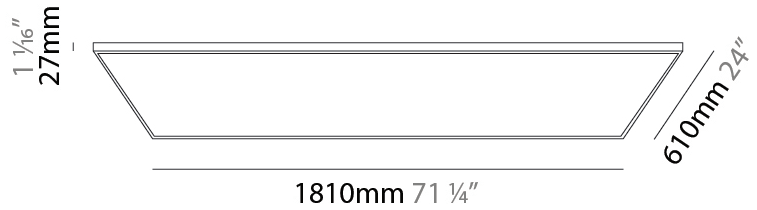

ELEGANT SURFACE

A52051- -

base number   Color   Finish
Temperature   Options

1. To build a product code in our configurator select the specify button on the base model # product page
2. To build a manual product code on this datasheet choose from the options listed below in blue font and add the suffix to the base model #

GENERAL

Series: Elegant
Brand: Ivela
Division: Architectural
Mounting Type: Surface
Mounting Location: Wall / Ceiling
Subcategory: Panels

PHYSICAL

Shape: Square
Length (mm): 1810
Length (in): 71 1/4
Width (mm): 1110
Width (in): 43 11/16
Height (mm): 27
Height (in): 1 1/16
Light Distribution: Direct
Diffuser: PMMA - Opal
Fixture Finish: WHI / BLK / GLD
Fixture Material: Aluminum

ELECTRICAL

Lamp Type: LED
Input Wattage (W): 72
Dimming: Tri-Mode (Non-Dimming and Phase Dimming (120Vac only) and 0-10V Dimming)
Driver Included: No
Driver Location: Remote
Driver Type: Constant Voltage - Universal
Driver Class: Class 2
Input Voltage (V): 120 - 277
Output Voltage (V): 24

LED

Color Temperature (°K): 2700 / 3000 / 4000
Max. Delivered Lumen (lm): 4320 / 4500 / 4770
Nominal Lumen (lm): 7200 / 7500 / 7950
CRI: >93 CRI
Lamp Life (hrs): 50000

OPTICAL

RATINGS AND CERTIFICATIONS

Certified By: CSA Certified to UL and CSA Standards
IP rating: IP20

PROJECT	_____
TYPE	_____
SPECIFIER	_____
QUANTITY	_____
DATE	_____